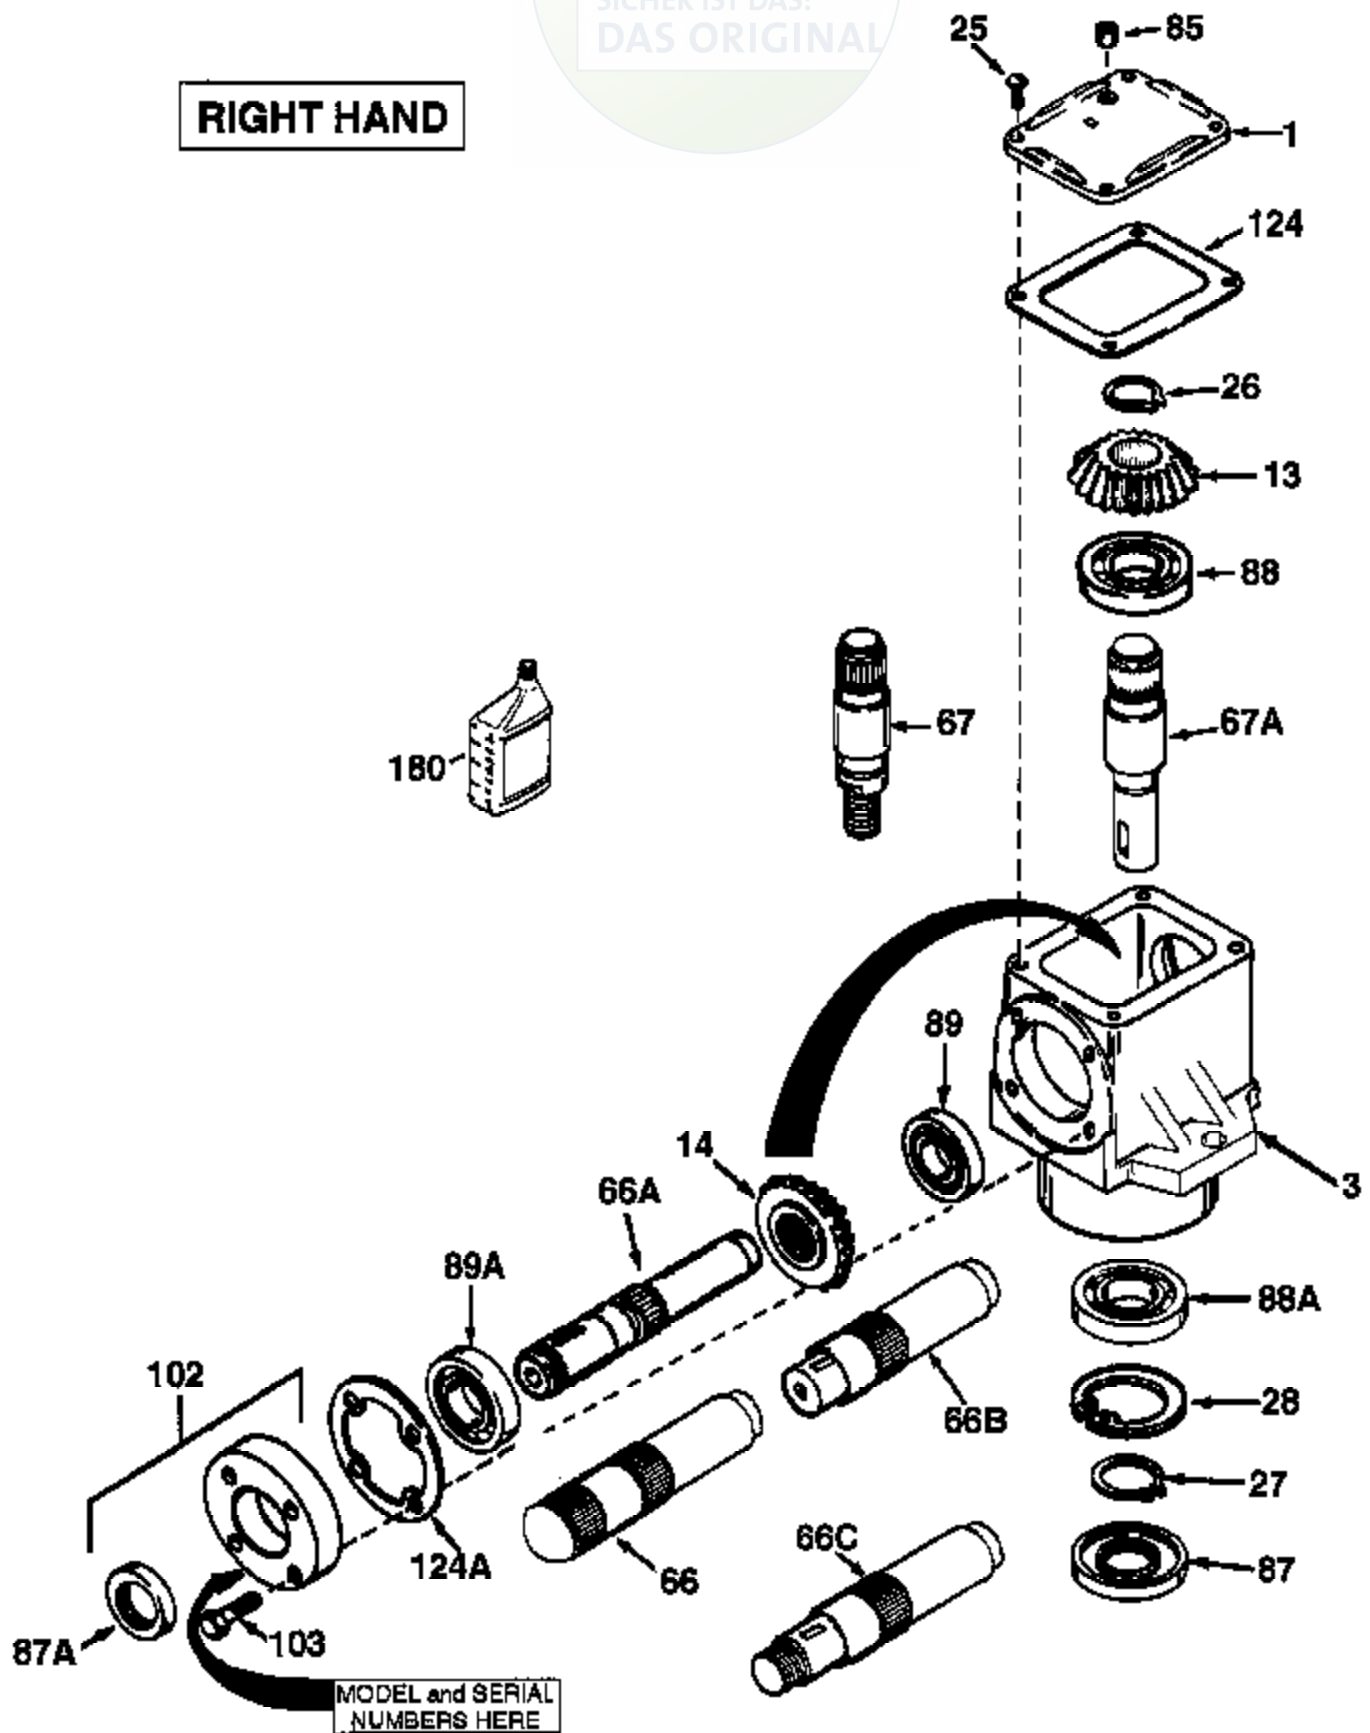

JOIST

SICHER IST DAS:
DAS ORIGINAL

RIGHT HAND

Ref #	Part Number	Qty	Description
1	772067	1	Right Hand Cover
3	770124	1	Right Angle Drive Housing
13	778101A	1	Bevel Gear (17 teeth-steel)
14	778210A	1	Bevel Gear (17 teeth-steel)
25	792025	4	Screw 10-24 x 1/2"
26	788018	1	Retaining Ring
66A	776228	1	Input Pinion Shaft
67A	776434	1	Output Shaft (4.600 long)
85	792039	1	Pipe Plug 1/8-27
87A	788031	1	Oil Seal 7/8"
87	788082	1	Oil Seal
88A	780177	1	Ball Bearing .9838 ID
88	780174	1000-1000-067A	Ball Bearing .9838 ID
89A	780034	Peerless	Ball Bearing .8745 ID
89	780024	1	Ball Bearing .7495 ID
102	786029	1	Retainer Cap
103	792026	4	Screw 1/4-20 x 7/8"
124	788028	1	Gasket
124A	788030B	1	Retainer Gasket
180	730229A	1	Gear Oil 80W90